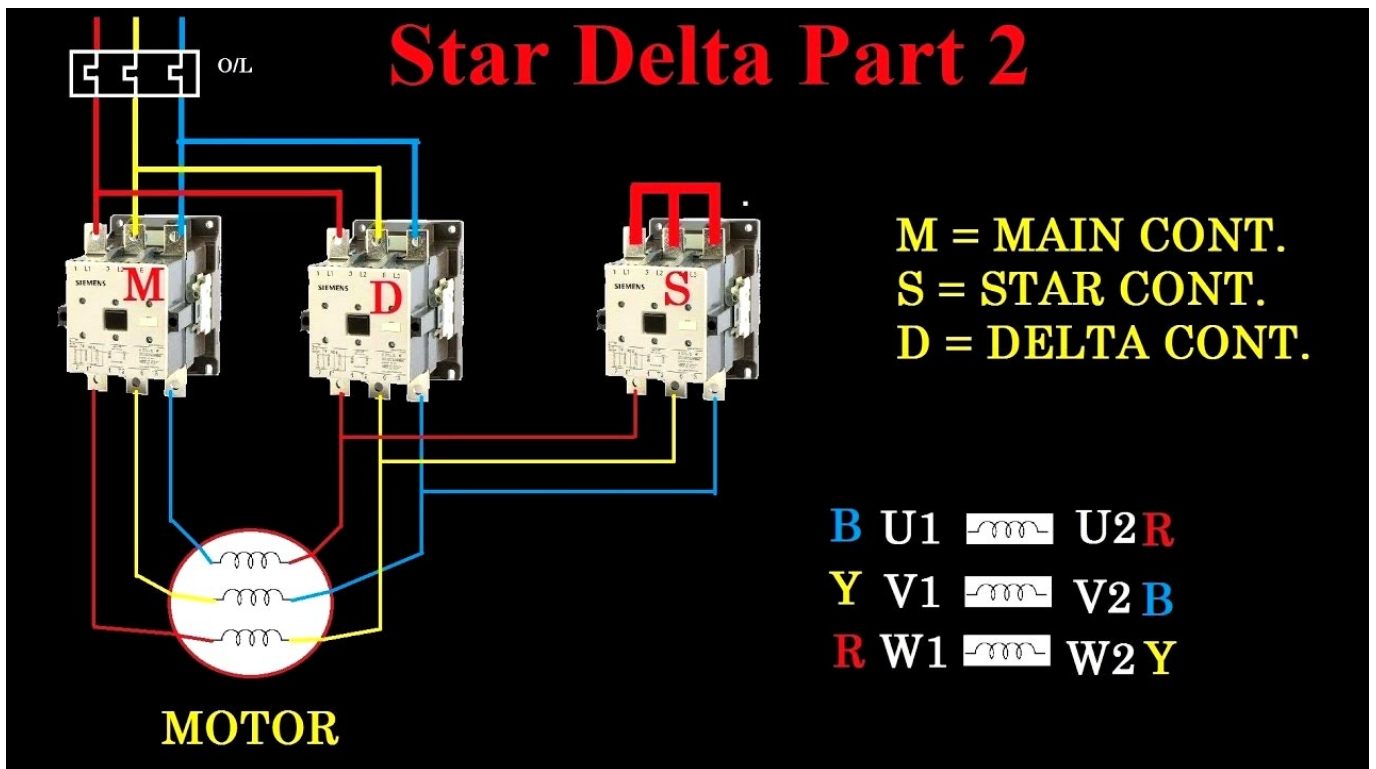

DOWNLOAD

[Siemens Star Delta Diagram](#)

[Siemens Star Delta Diagram](#)

DOWNLOAD

Siemens Star. Delta Starter Control Circuit Diagram Ebooks. Three Phase Motor Connection STAR DELTA Without Timer. Control Wiring Diagram Star.. siemens star delta starter datasheet, cross reference, circuit and application notes in pdf format.. Siemens 3RP1574-1NM20 SIEMENS STAR DELTA TIMER 200-240/380-440V part of Timers, distributed by Kempston Controls. Shipping to 240+ countries Shop Online For Siemens Switchgear - 50HP 37KW 415V AUTOMATIC - STAR DELTA STARTER IN S S HOUSING - 3TE04952AR0. Authentic Product, Best diagram pasted inside the cover of the starter. – Terminate the incoming cable on terminal block. Automatic Star Delta. Starter 3TE7291-0A. For dependable Read Or Download Star Delta Timer For FREE Wiring Diagram at SAUDIJOBS.CORMAH.FR.. Siemens 3TE Automatic Star-Delta Starter, 3 Phase, 415 V AC, 10 HP (7.5 kW), Coil Voltage 415 V AC 50Hz (REF : 3TE72910AW74). Siemens 3TE Automatic Siemens star delta starter wiring diagram pdf. Siemens sirius 3rt pdf user manuals. Lathes millers grinders shapers borers and other machine Star-delta (Wye-delta) Switching of Three-phase Induction. Motors ... Siemens – The Solution for Complete Contactor Assemblies ... 2: Vector diagram for switching from a star (wye) connection to a delta connection for clockwise motor.. Shop Online For Siemens Switchgear - 75HP 55KW 415V AUTOMATIC - STAR DELTA STARTER IN S S HOUSING - 3TE04972AR0. Authentic Product, Best star delta motor starter with siemens contactor datasheet, cross reference, circuit and application notes in pdf format.. Siemens 3RA2436-8XF32-1AL2 (3RA24368XF321AL2), Star-Delta (Wye-D.) Combination Ac3 45Kw/400V 230V Ac 50/60 Hz Size S2, Screw Connection Electr.